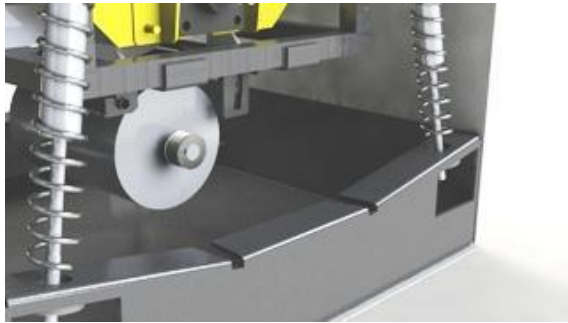

Providing World Class Colour Solutions

iShake

Intelligent & faster paint mixing

Just Press Start

iShake will recognise your paint can and automatically adjust and select the :

- Fastest Shaking Speed (rpm)
- Optimal Shaking Time
- Best Clamping Pressure

Reduced Service Costs

- iShake will carry out self cleaning and lubrication

iShake

Intelligent paint mixing

Innovation

- Driveshaft creates 80% more centrifugal force.
- Softstart reduces colorant over hang on lid
- Customise parameters via LED screen & rs 232 port
- On screen diagnostics

SPECIFICATIONS

- **Mixing action :**
- **Typical Application :**

- **Motor power :**
- **Dimensions (cm) :**

Vibrational up to 950 rpm
Paints, Plasters and inks in metal & plastic containers up to
(40 cm x Ø 36,5cm)